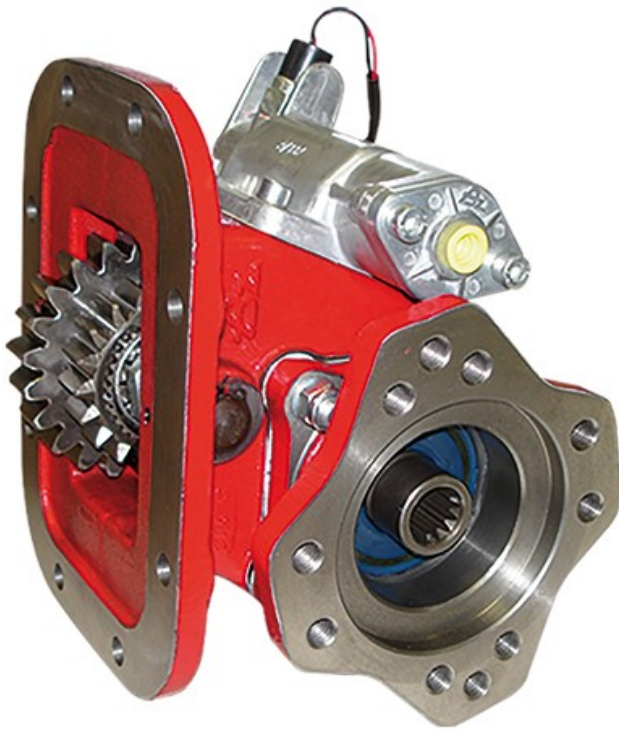

**PTO &
EQUIPMENT
SPOTLIGHT**

PTO'S FOR EVERY TRANSMISSION

EATON

- **Hydraulic Pumps**
- **Hydraulic Valves**
- **Hydraulic Filters**
- **Hydraulic Tanks**
- **Complete Wetline Kits & Accessories**

Fuller *I-Shift*