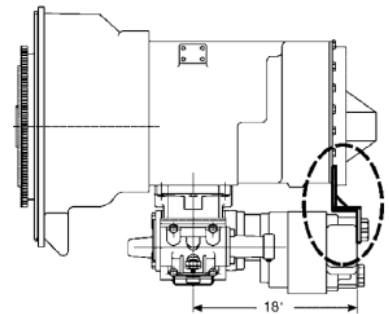

PB10 SUPPORT BRACKET

$48.95

#PB10

www.fleetbrake.com

info@fleetbrake.com

Service

Parts

Equipment

Plus Much More!

**Calgary - Lethbridge - Red Deer - Edmonton - Grande Prairie - Penticton
Winnipeg - Brampton - Cornwall - Montreal**