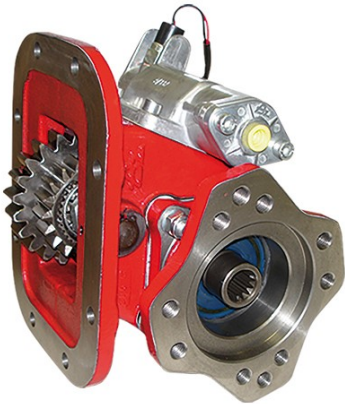

### AIR SHIFT PTO

**\$969.29**

**EATON PTO FOR  
ROADRANGER  
TRANSMISSION -  
DIRECT MOUNT  
PUMP FLANGE**

#PT2000 SERIES

### AIR SHIFT DUMP PUMP

**\$660.00**

#HC102-LAS-25