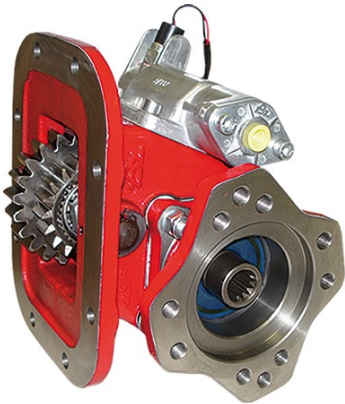

PTO & EQUIPMENT SPECIALS

AIR SHIFT PTO

\$969.29

**EATON PTO FOR
ROADRANGER
TRANSMISSION -
DIRECT MOUNT
PUMP FLANGE**

#PT2000 SERIES

AIR SHIFT DUMP PUMP

\$660.00

#HC102-LAS-25

CONTROL CONSOLE

\$54.40

#HMTOWER-13

PTO / PUMP CONTROL VALVE

\$167.50

#HM103WK

Apsco APSV 100 A - Air Shift

**3 Way - Two Position
Hydraulic Selector Valve**