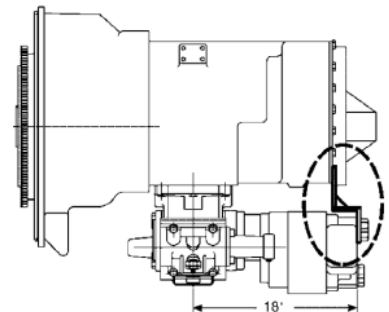

PB10 SUPPORT BRACKET

$48.95

#PB10

www.fleetbrake.com

info@fleetbrake.com

Service

Parts

Equipment

Plus Much More!

**Calgary - Lethbridge - Red Deer - Edmonton - Grande Prairie - Penticton
Winnipeg - Brampton - Cornwall - Montreal**